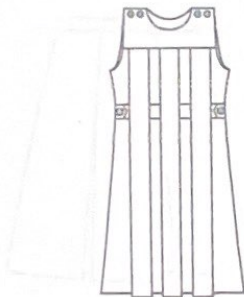

4 - 16 $51.50
7H - 20H $53.50
22H + $55.50

178 Tunic Jumper,
Plaid 82 with Knollwood Logo